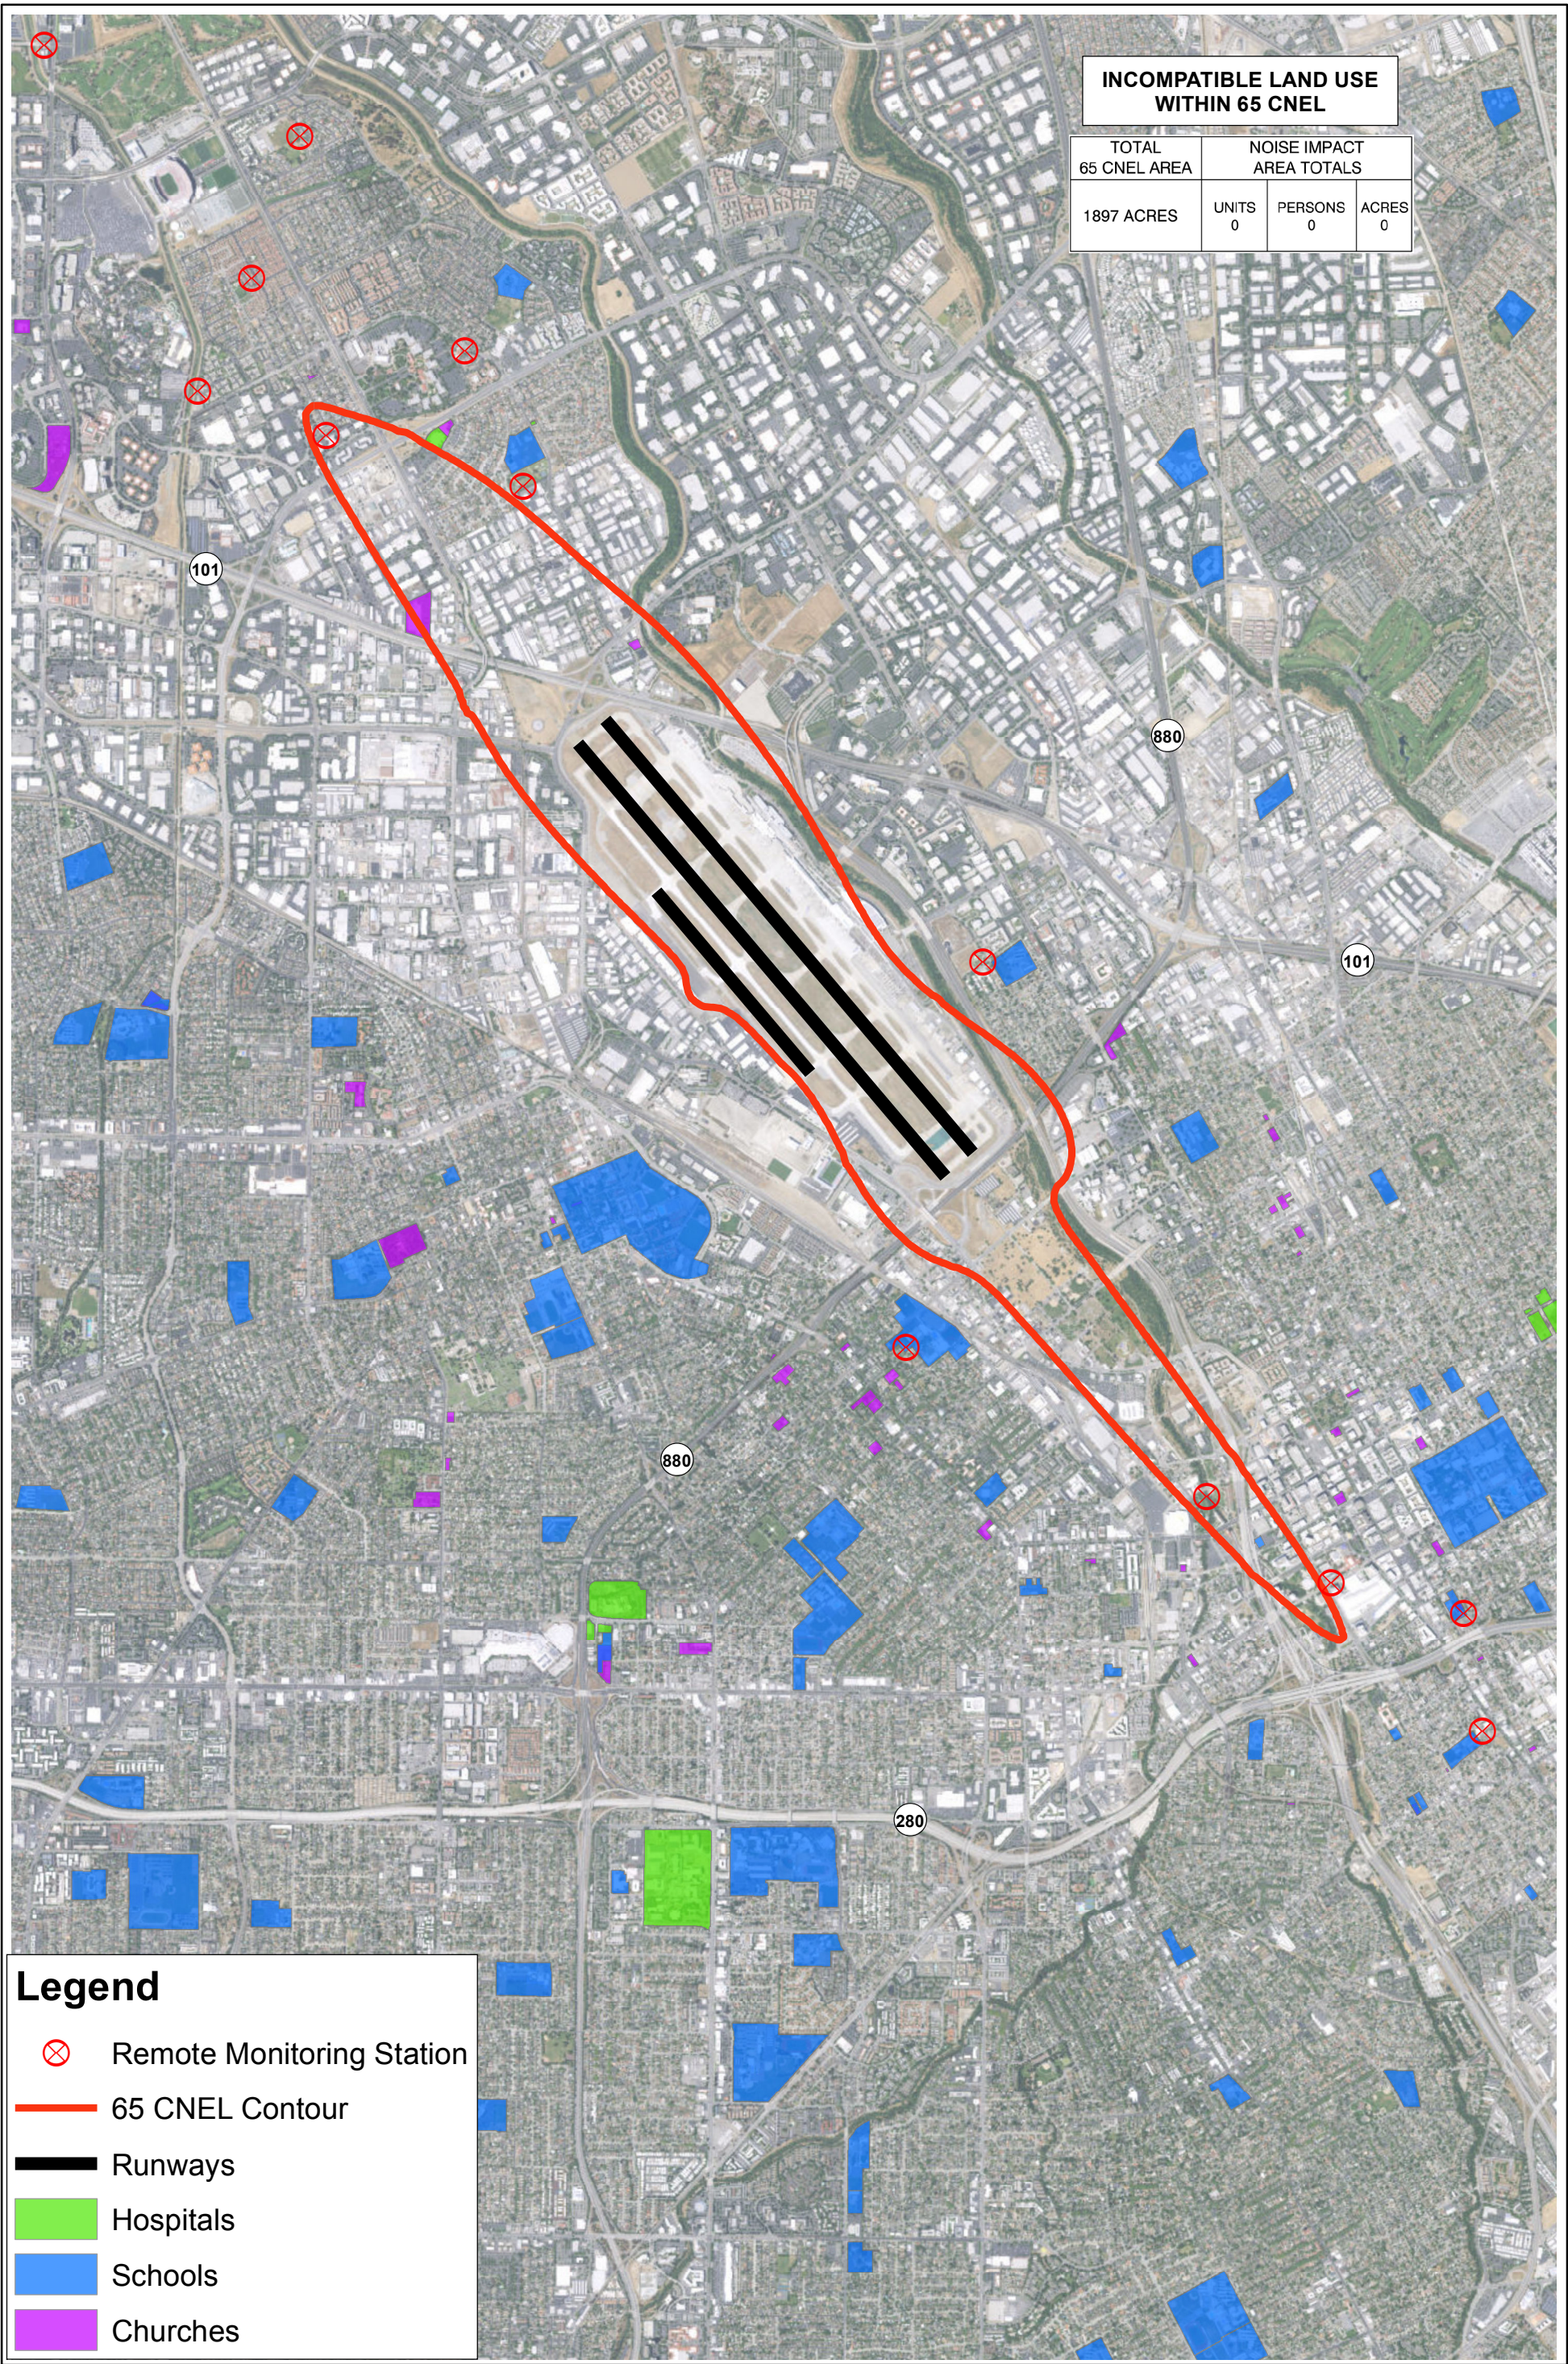

**INCOMPATIBLE LAND USE
WITHIN 65 CNEL**

TOTAL 65 CNEL AREA	NOISE IMPACT AREA TOTALS		
	UNITS	PERSONS	ACRES
1897 ACRES	0	0	0

Legend

- Remote Monitoring Station
- 65 CNEL Contour
- Runways
- Hospitals
- Schools
- Churches